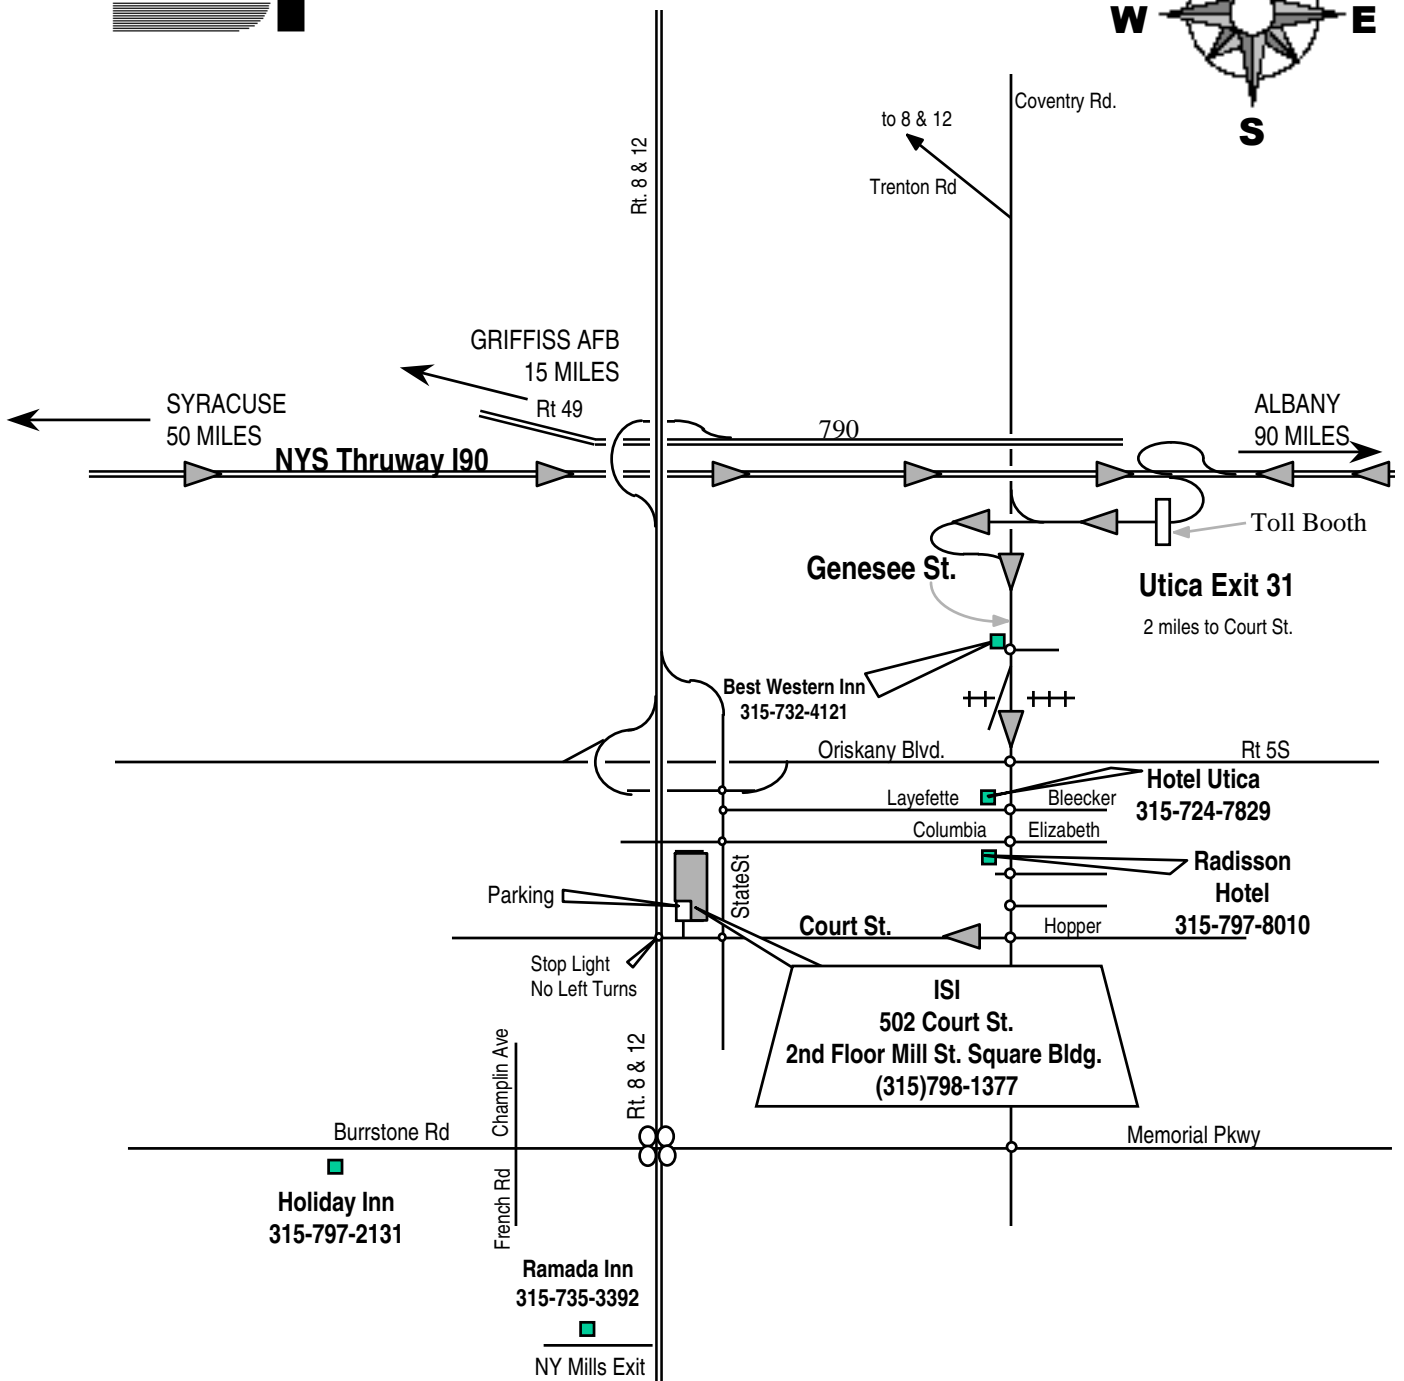

DIRECTIONS TO ISI

From Syracuse Airport to ISI:

- Take the NYS Thruway I-90 to Utica (Exit #31).
- Follow signs for Genesee St. South.
- Take Genesee St. South for ~2 miles to Court St.
- Turn right on Court St. and follow it for 3 blocks.
- After State St crossing turn right at ISI sign into the Mill St. Square Bldg parking lot.
- Take the elevator in the parking lot entrance lobby to the 2nd floor.